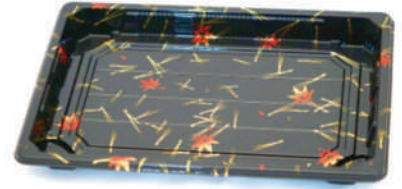

To-Go Collection  
2022 CATALOG

Disposable  
Containers  
テイクアウト容器

Proudly Distributed by:

NORTH AMERICAN FOOD DIST CO., INC.  
*Japanese Foods and Restaurant Supplies*

A-05

6.5Wx3.5L

Sushi Tray  
with Tall Closing Lid  
16 packs of 50 sets

A-06

8.5Wx3.5L

Sushi Tray  
with Tall Closing Lid  
10 packs of 50 sets

A-07

9.1Wx6.1L

Sushi Tray  
with Tall Closing Lid  
8 packs of 50 sets

A-08

9.9Wx7.6L