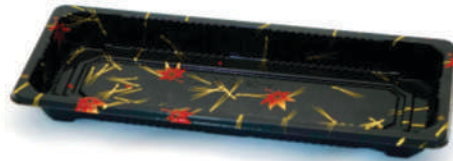

To-Go Collection  
2022 CATALOG

Disposable  
Containers  
テイクアウト容器

Proudly Distributed by:

NORTH AMERICAN FOOD DIST CO., INC.  
*Japanese Foods and Restaurant Supplies*

A-05

6.5Wx3.5L

Sushi Tray  
with Tall Closing Lid  
16 packs of 50 sets

A-06

8.5Wx3.5L

Sushi Tray  
with Tall Closing Lid  
10 packs of 50 sets

A-07

9.1Wx6.1L

Sushi Tray  
with Tall Closing Lid  
8 packs of 50 sets

A-08

9.9Wx7.6L