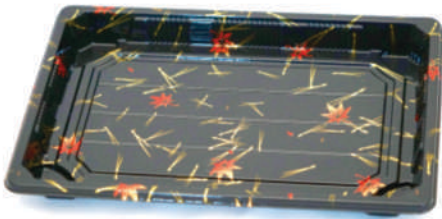

A-06

8.5Wx3.5L

Sushi Tray  
with Tall Closing Lid  
10 packs of 50 sets

A-07

9.1Wx6.1L

Sushi Tray  
with Tall Closing Lid  
8 packs of 50 sets

A-08

9.9Wx7.6L

Sushi Tray  
with Tall Closing Lid  
4 packs of 50 sets

A-10

10.4Wx10.4L

Sushi Tray  
with Tall Closing Lid  
4 packs of 50 sets

TP-2.5 B

9.85Wx6.7L

Sushi Tray  
with Tall Closing Lid  
4 packs of 50 sets

VS-31 CP

8.27Wx8.27L

Bento Box  
with Tall Closing Lid  
8 packs of 50 sets

VS-32

8.27Wx10.63L

Bento Box  
with Tall Closing Lid  
6 packs of 50 sets

VS-33

10.63Wx10.63L

Bento Box  
with Tall Closing Lid  
4 packs of 50 sets