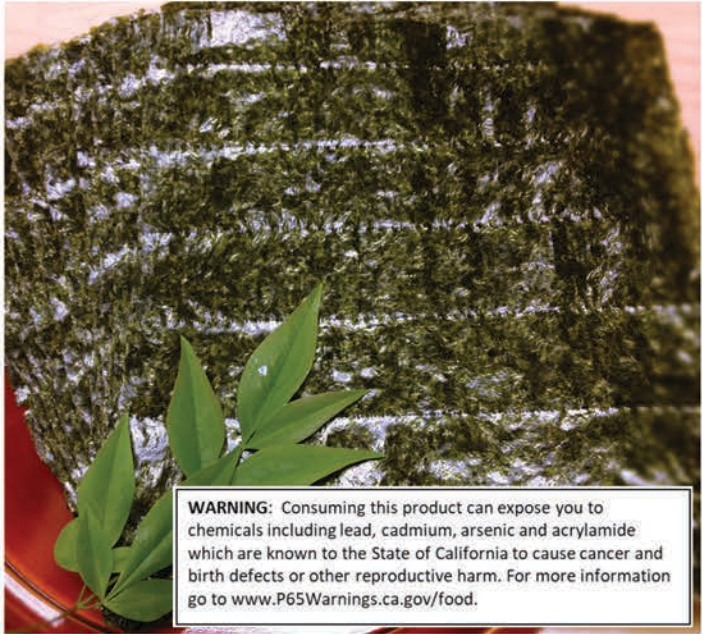

2024 CATALOG

Dry Fish Dry Foods Nori / Soy Wrap

Proudly Distributed by:

NORTH AMERICAN FOOD DIST CO., INC.
Japanese Foods and Restaurant Supplies

WARNING: Consuming this product can expose you to chemicals including lead, cadmium, arsenic and acrylamide which are known to the State of California to cause cancer and birth defects or other reproductive harm. For more information go to www.P65Warnings.ca.gov/food.