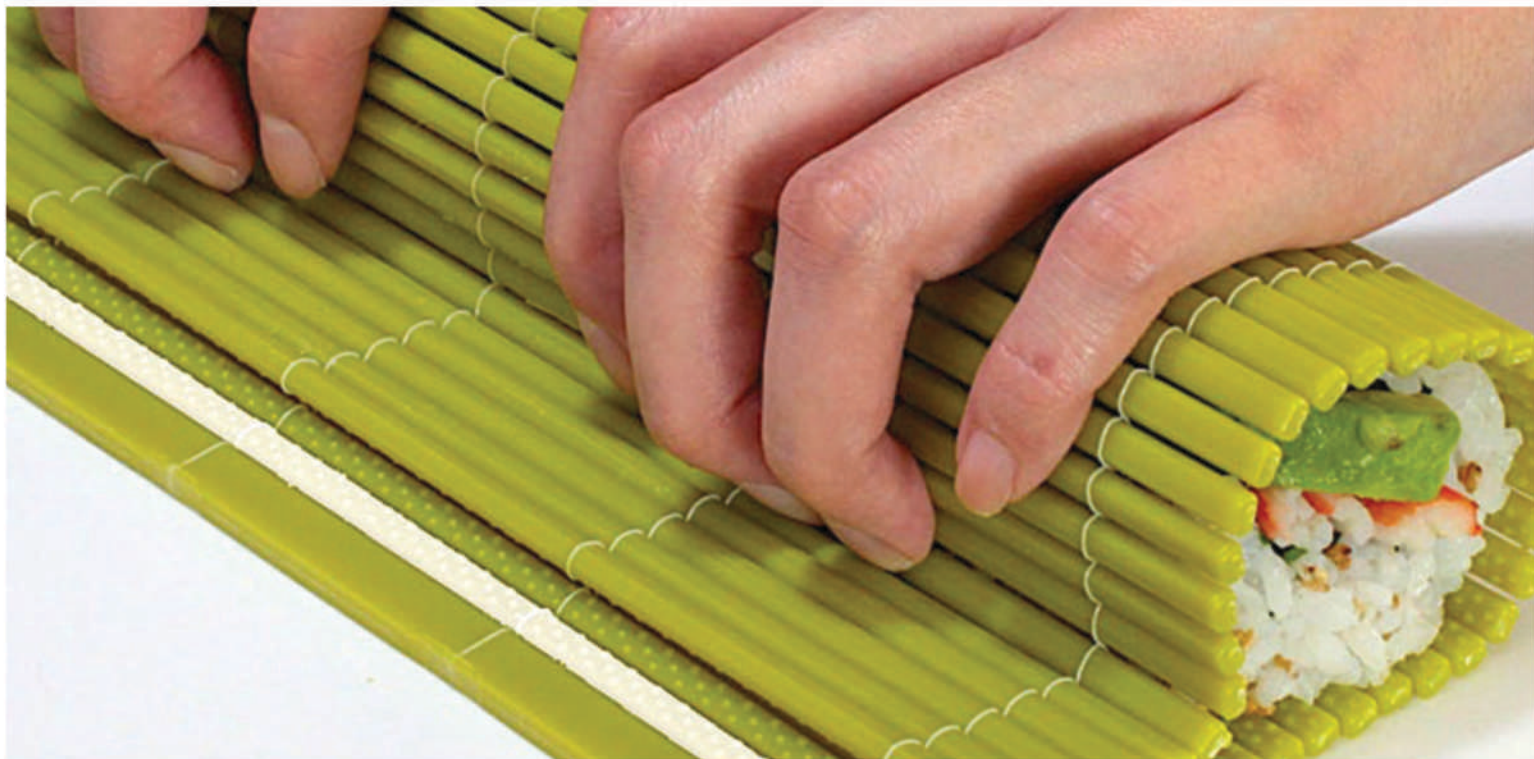

TH0.98x31.5x17.7

soft manaita white  
900/450

CBS-115P

cutting board scraper  
2-sided

**non-stick**  
**makisu**  
巻きす

FMK-LO

hasegawa makisu orange "L" size non stick

FMK-LW